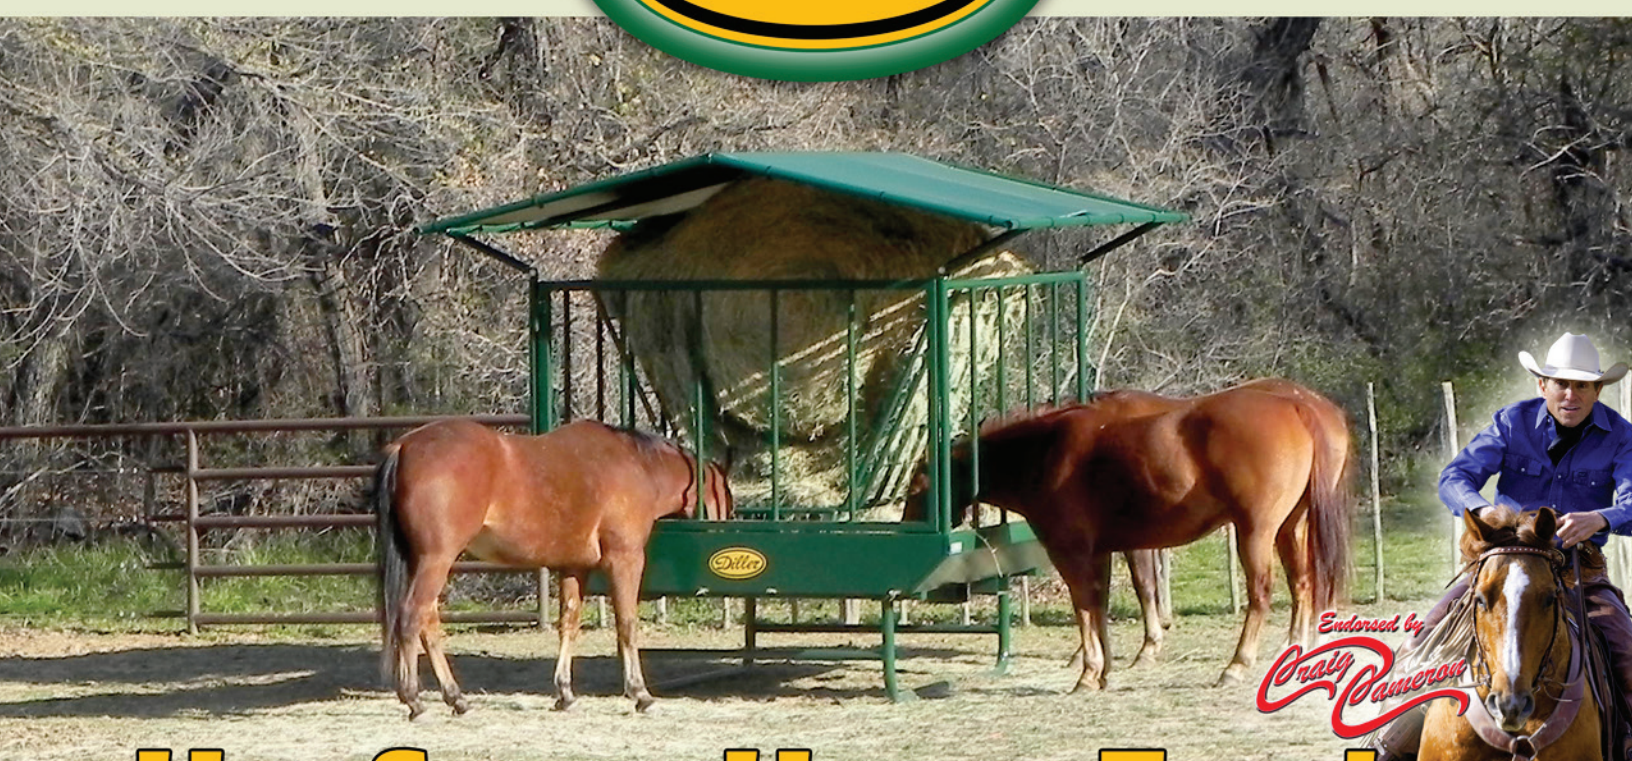

Quality Ag Equipment

Built to Last Since 1986

Endorsed by  
*Crazy Camero*

# HaySaver Horse Feeder

Model	Width	Length	Type	Bale Cap.	Head Cap.	Roof Size
HFS-8808HS	88"	8'	Horse	1 (5ft dia.)	6-10	10'x10'

## Standard Features

- Unique Hay Saving Basket Reduces Waste & Slows Consumption
- Designed for Round or Large Square bales up to 5' diameter
- End Gate for Easy Loading & Quick Clean-Out
- Vinyl Roof Protects Hay from the Elements
- Fork Pockets for Easy Handling
- No Sharp Edges
- Heavy Duty Steel Construction Built to Last for Decades
- 10 ga. Steel Bottom, Reinforced Corners & 8 Drain Holes
- Sch. 40 Side Pipes & Skids
- Epoxy Primer & Polyurethane Paint